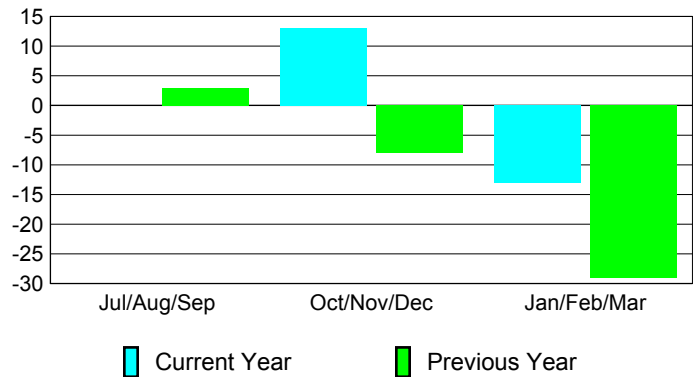

Club Results 2008-2009

Goal, New, Dropped, Gain/Loss

MEMBERSHIP

Membership Results 2008-2009

Membership 2007-2008

Month	Net Memb Goal	Actual New Memb	Actual Dropped Memb	Gain/Loss of Memb	Gain/Loss of Memb
Jul/Aug/Sep	30	32	-32	0	3
Oct/Nov/Dec	30	36	-23	13	-8
Jan/Feb/Mar	30	29	-42	-13	-29
Totals	90	97	-97	0	-34

Membership Results 2008-2009

Goal, New, Dropped, Gain/Loss

Comparison of Club Gain/Loss

Current Year Compared to the Previous Year

Comparison of Membership Gain/Loss

Current Year Compared to the Previous Year

YTD Status Quo Clubs 2008-2009

Status Quo Clubs Compared to Status Quo Members

Gender Comparison 2008-2009