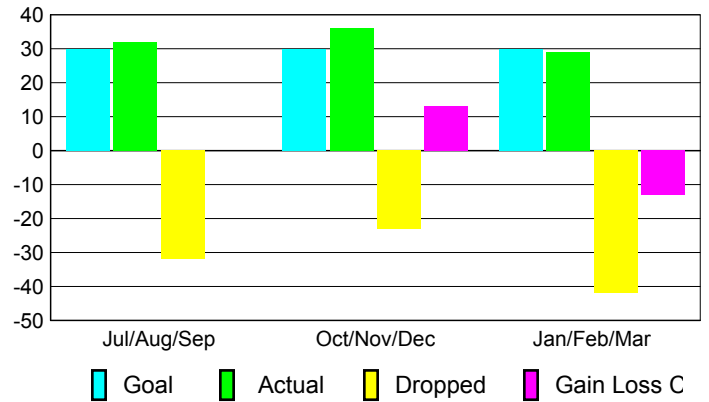

2008-2009 GMT Quarterly Report for District (or Undistricted) **District 6 NE**

GMT: **Kenneth C Schwols**

Location: **COLORADO**

GMT CA: **1 & 2**

CLUBS

Club Results 2008-2009

Clubs 2007-2008

Month	New Club Goal	Actual New Clubs	Actual Dropped Clubs	Gain/Loss of Clubs	Gain/Loss of Clubs
Jul/Aug/Sep	0	0	0	0	1
Oct/Nov/Dec	1	0	0	0	0
Jan/Feb/Mar	1	0	0	0	0
Totals	2	0	0	0	1

Club Results 2008-2009

Goal, New, Dropped, Gain/Loss

MEMBERSHIP

Membership Results 2008-2009

Membership 2007-2008

Month	Net Memb Goal	Actual New Memb	Actual Dropped Memb	Gain/Loss of Memb	Gain/Loss of Memb
Jul/Aug/Sep	30	32	-32	0	3
Oct/Nov/Dec	30	36	-23	13	-8
Jan/Feb/Mar	30	29	-42	-13	-29
Totals	90	97	-97	0	-34

Membership Results 2008-2009

Goal, New, Dropped, Gain/Loss

Comparison of Club Gain/Loss

Current Year Compared to the Previous Year

Comparison of Membership Gain/Loss

Current Year Compared to the Previous Year