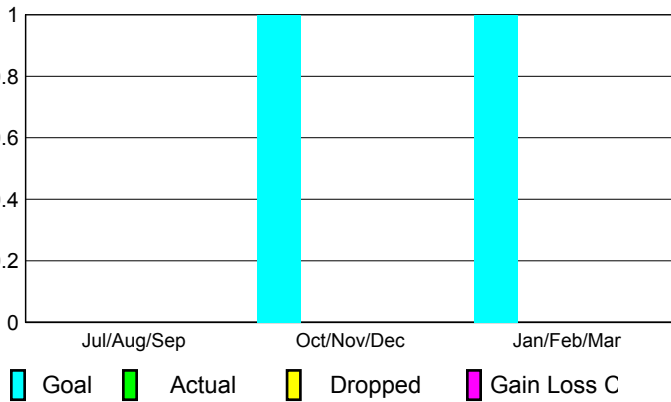

2008-2009 GMT Quarterly Report for District (or Undistricted) **District 6 NE**

GMT: **Kenneth C Schwols**

Location: **COLORADO**

GMT CA: **1 & 2**

CLUBS

Club Results 2008-2009

Clubs 2007-2008

Month	New Club Goal	Actual New Clubs	Actual Dropped Clubs	Gain/Loss of Clubs	Gain/Loss of Clubs
Jul/Aug/Sep	0	0	0	0	1
Oct/Nov/Dec	1	0	0	0	0
Jan/Feb/Mar	1	0	0	0	0
Totals	2	0	0	0	1

Club Results 2008-2009

Goal, New, Dropped, Gain/Loss

MEMBERSHIP

Membership Results 2008-2009

Membership 2007-2008

Month	Net Memb Goal	Actual New Memb	Actual Dropped Memb	Gain/Loss of Memb	Gain/Loss of Memb
Jul/Aug/Sep	30	32	-32	0	3
Oct/Nov/Dec	30	36	-23	13	-8
Jan/Feb/Mar	30	29	-42	-13	-29
Totals	90	97	-97	0	-34